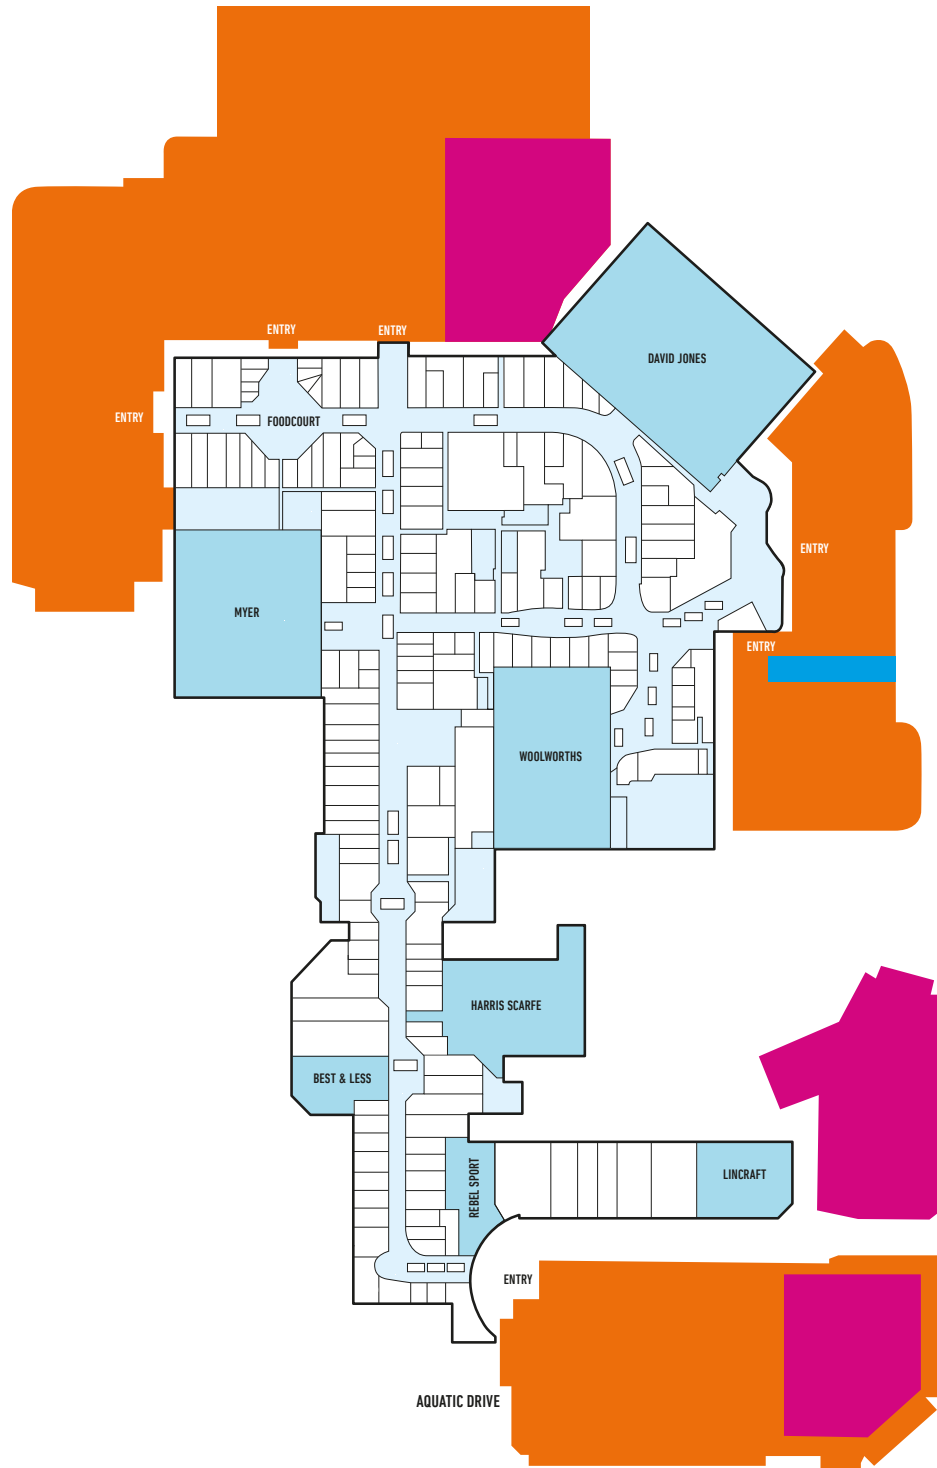

LEVEL 1

4P 4 HOUR PARKING

LEVEL 2

90 MIN
PARKING

4 HOUR
PARKING

ALL DAY
PARKING

LEVEL 2.5

4 HOUR
PARKING

ALL DAY
PARKING

LEVEL 3

4 HOUR
PARKING

ALL DAY
PARKING

LEVEL 4

4 HOUR
PARKING

ALL DAY
PARKING