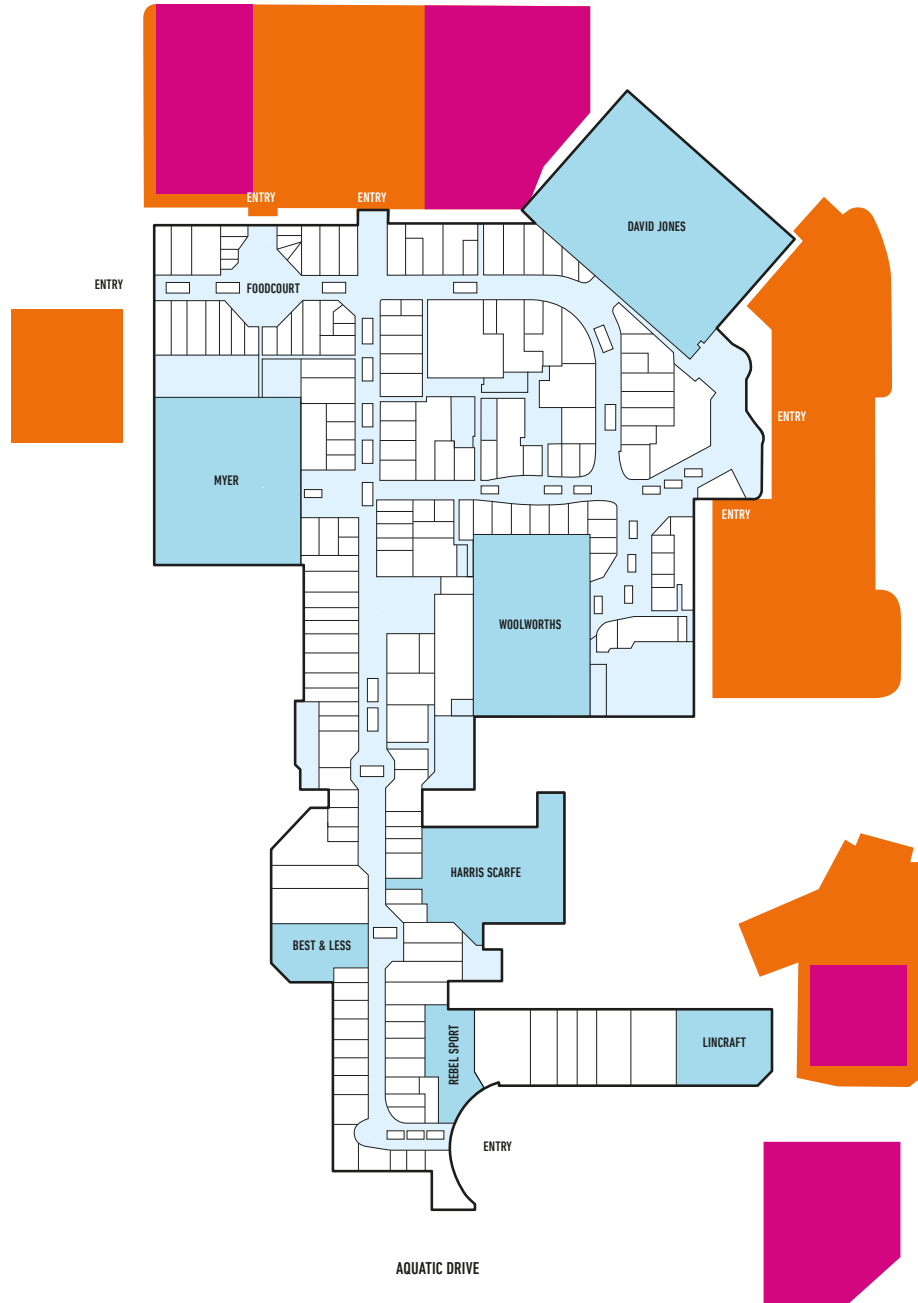

LEVEL 1

4P 4 HOUR PARKING

LEVEL 2

90 MIN
PARKING

4 HOUR
PARKING

ALL DAY
PARKING

LEVEL 2.5

4 HOUR
PARKING

ALL DAY
PARKING

LEVEL 3

4 HOUR
PARKING

ALL DAY
PARKING

LEVEL 4

4 HOUR
PARKING

ALL DAY
PARKING