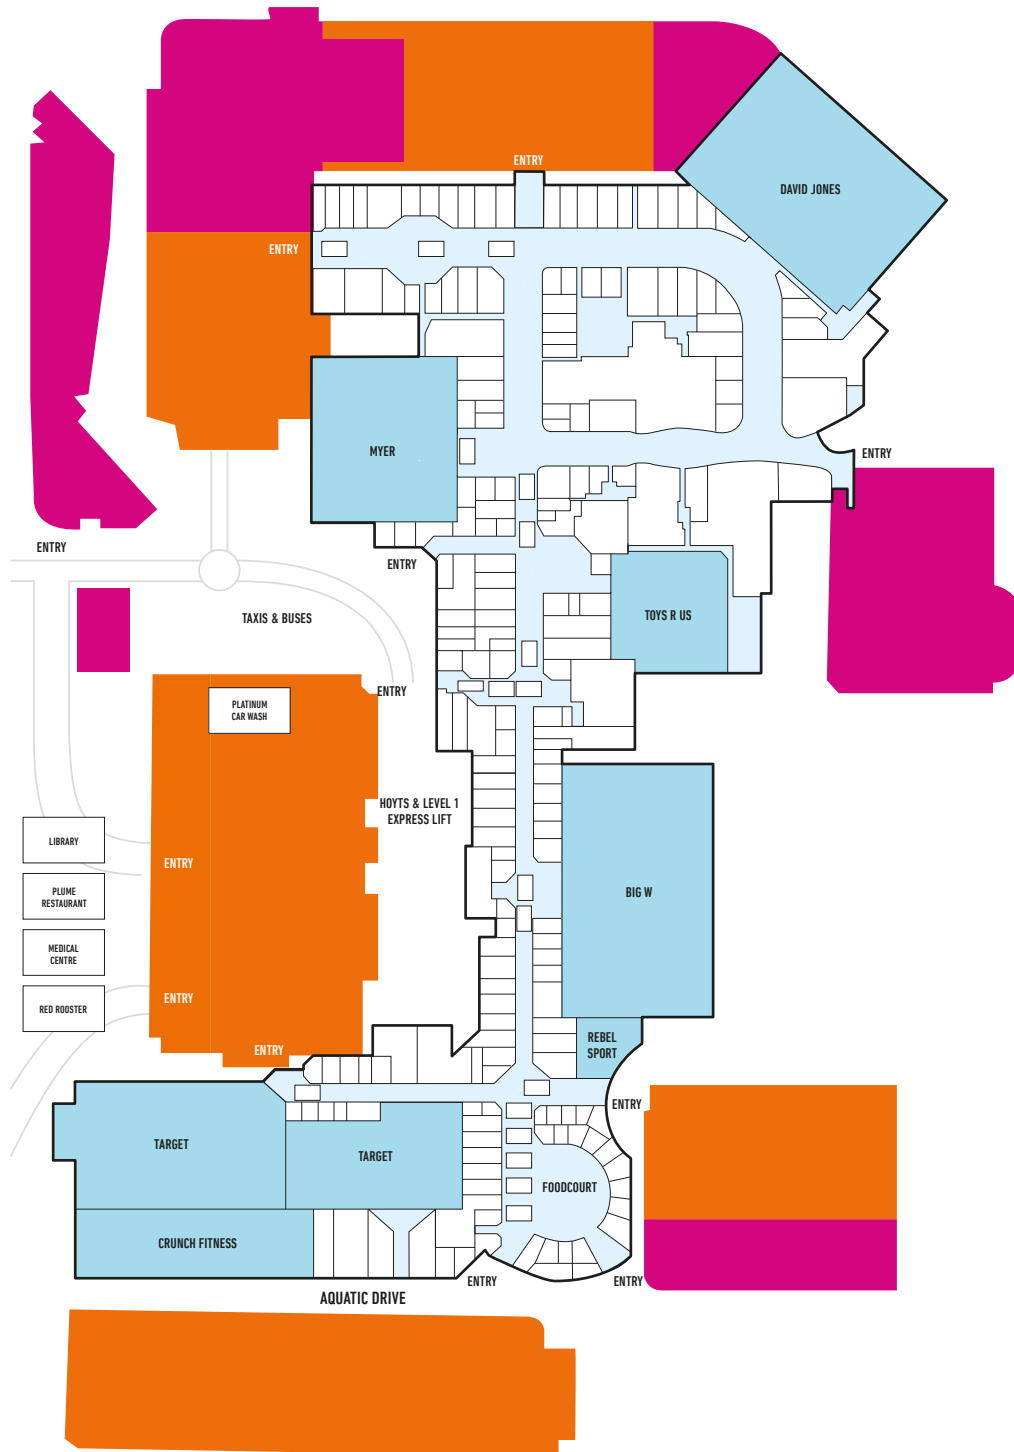

LEVEL 1

4P 4 HOUR PARKING

LEVEL 2

90 MIN
PARKING

4 HOUR
PARKING

ALL DAY
PARKING

LEVEL 2.5

4 HOUR
PARKING

ALL DAY
PARKING

LEVEL 3

4 HOUR
PARKING

ALL DAY
PARKING

LEVEL 4

4 HOUR
PARKING

ALL DAY
PARKING