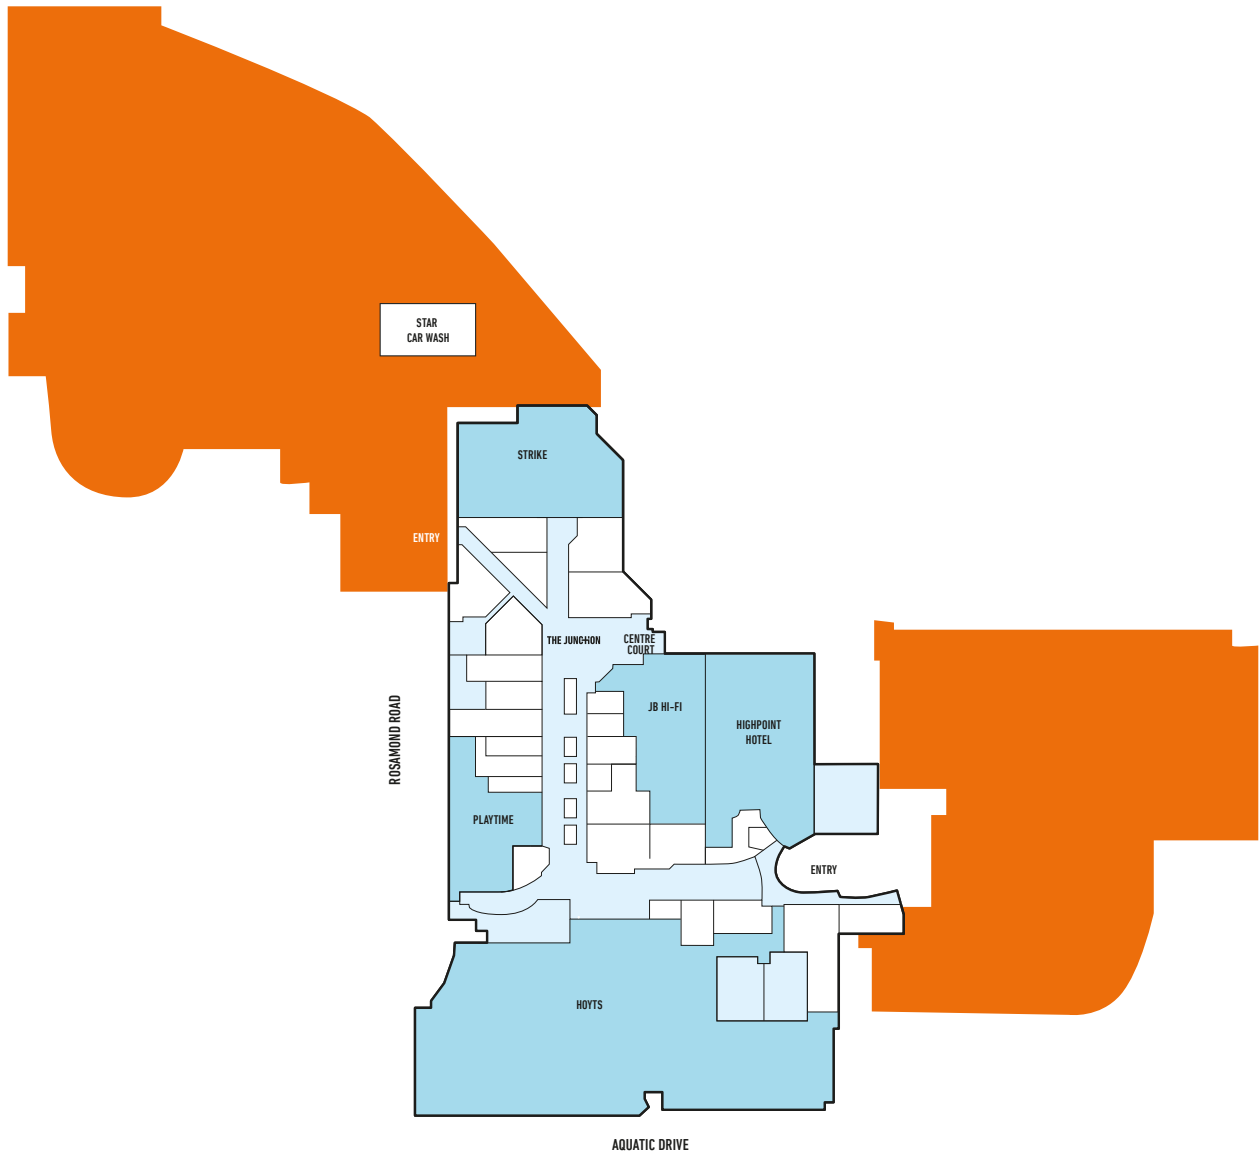

LEVEL 1

4P 4 HOUR PARKING

LEVEL 2

90 MIN
PARKING

4 HOUR
PARKING

ALL DAY
PARKING

LEVEL 2.5

4 HOUR
PARKING

ALL DAY
PARKING

LEVEL 3

4 HOUR
PARKING

ALL DAY
PARKING

LEVEL 4

4 HOUR
PARKING

ALL DAY
PARKING